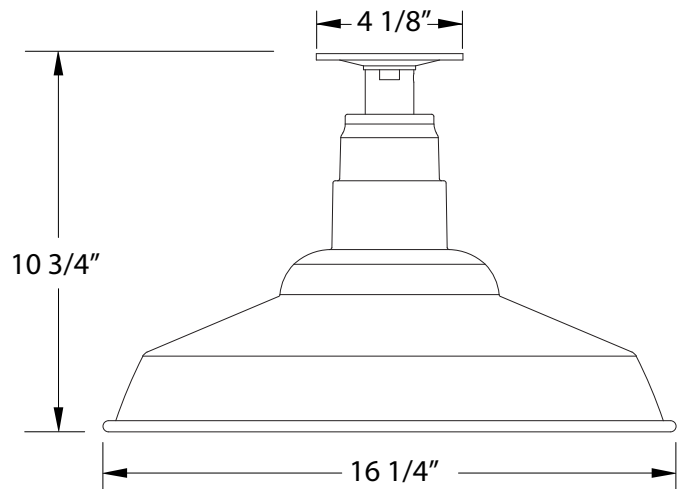

Shipping:

At Montclair Light Works we proudly manufacture, assemble, and ship your lamp within 3 weeks from our factory in Montclair CA.